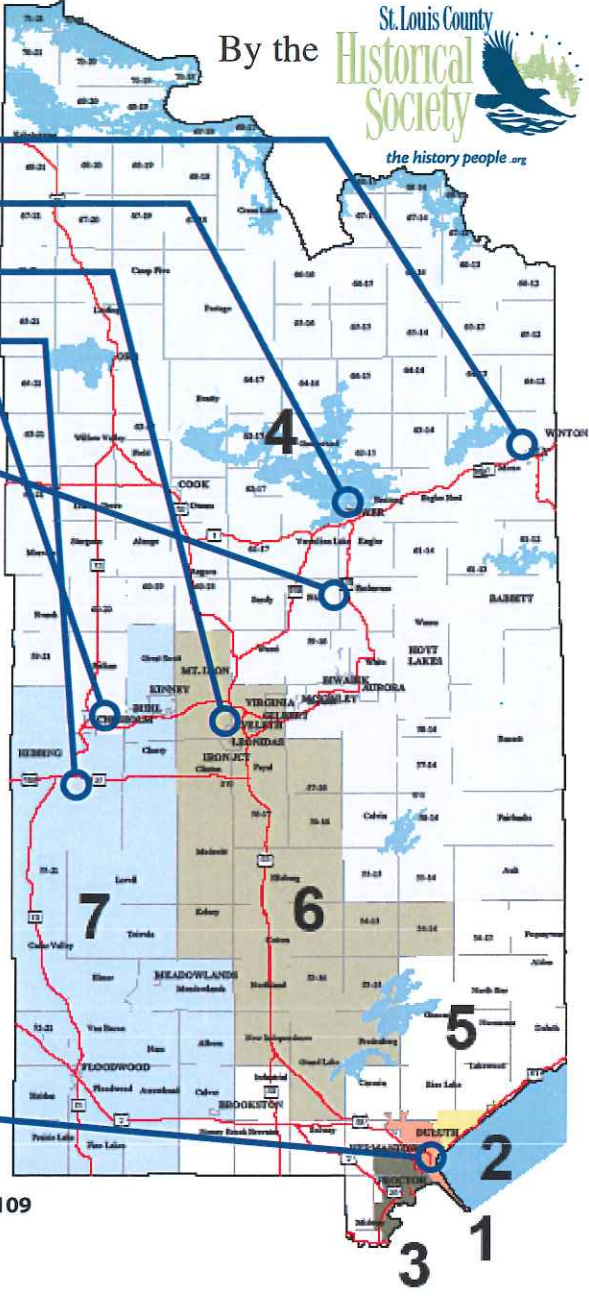

Education is a top priority.

386,970 Individual Services and/or Individuals Served in 2015

Society Affiliated Organizations (Museum Visitors, Programs, Events)

Ely-Winton Historical Society	1,002
Tower-Soudan Historical Society	3,136
Virginia Area Historical Society	3,570
Hibbing Historical Society	1,665
Minnesota Museum of Mining	2,734
Sisu Heritage, Inc.	2,499
Total	14,606

Society Traveling Exhibit Program Visitors

- Duluth International Airport: *Never Forgotten, The Man Behind the Medal (Exhibit on The Life of Duluthian Henry Courtney, Jr.) and A Salute to Servicewomen* - 150,000 visitors total for 12 months
- Great Lakes Aquarium: *Return to the River: The History of the St. Louis River and the Western Lake Superior Sanitary District* - 130,000 visitors
- Hibbing Courthouse - 11,610 visitors for 9 months
- Virginia Courthouse - 12,578 visitors for 9 months
- **Total: 304,188 visitors**

St. Louis County Heritage & Arts Center

Society museum visitors - **32,783**
 Rental functions attendees in Society exhibit areas - **34,109**
 Society programs & special event - **1,284**
Total: 68,176 visitors